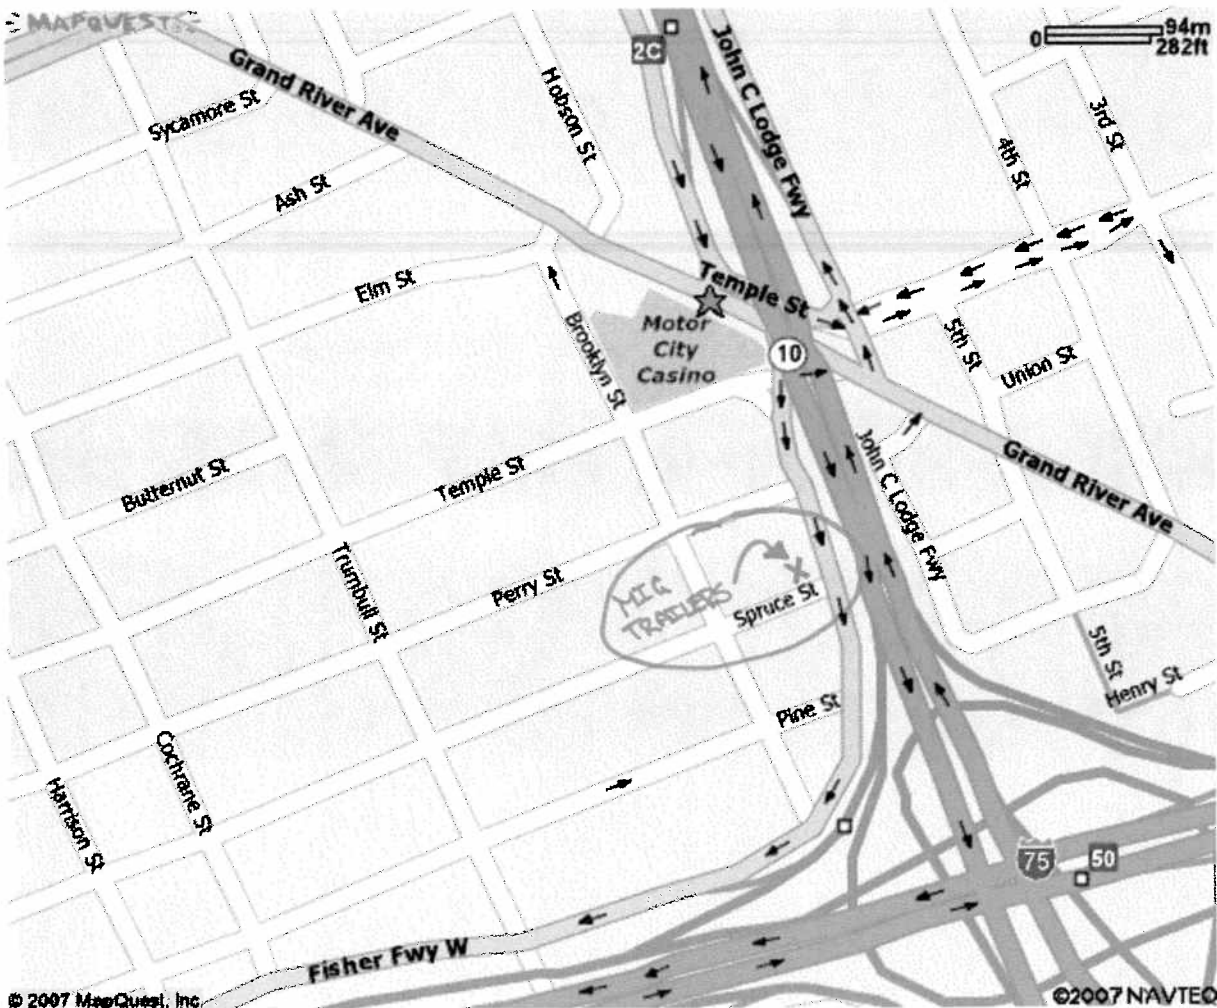

Grand River Ave & John C Lodge Fwy
Detroit MI
48201 US

Notes:

All rights reserved. Use Subject to License/Copyright

This map is informational only. No representation is made or warranty given as to its content. User assumes all risk of use. MapQuest and its suppliers assume no responsibility for any loss or delay resulting from such use.